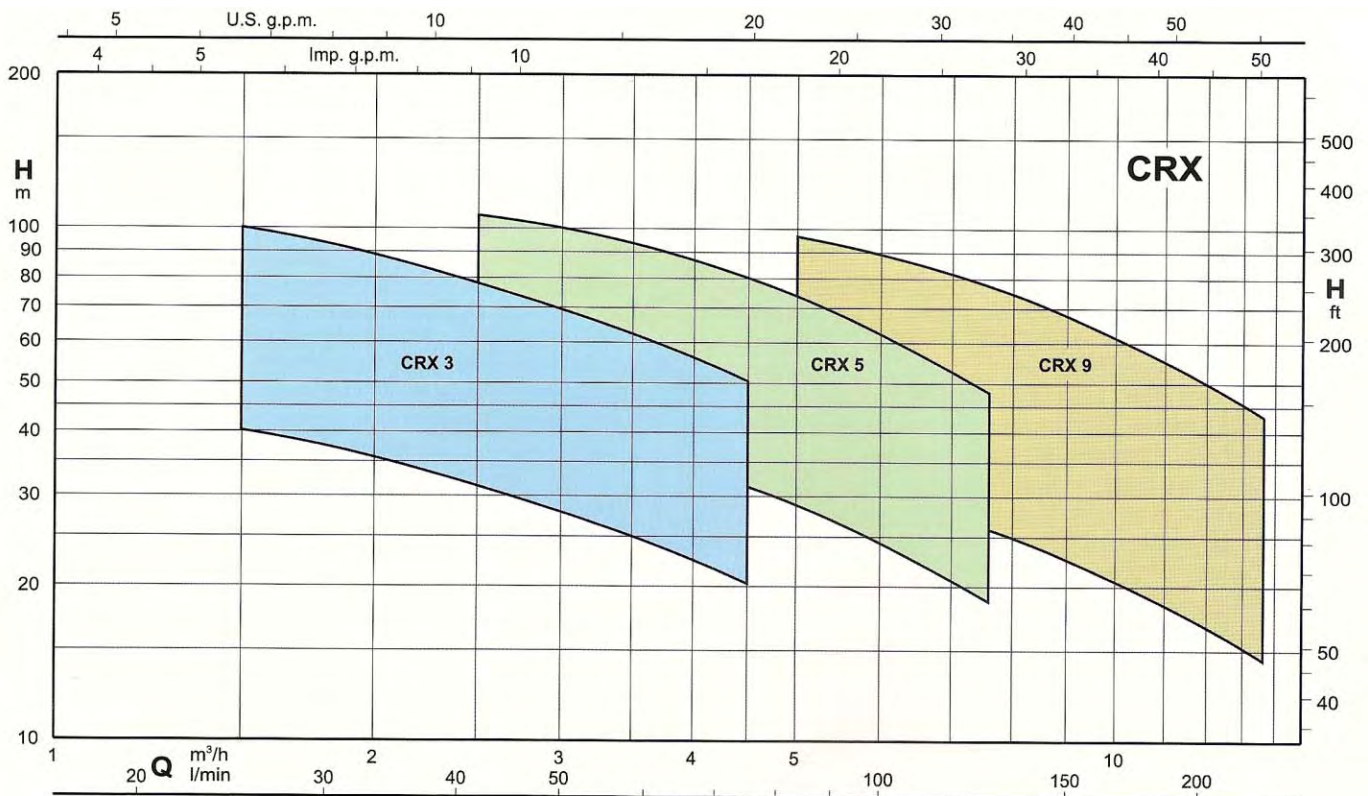

CRX

Multi-Stage Submersible Clean Water Pumps

ERNEST ELECTRO PUMPS

Supplied by:

Ernest Electro Engineering (Pty) Ltd.
ARMATURE & MOTOR REWINDING

370 Kruger Road, Strijdom Park, Randburg, South Africa
Tel: (011) 792 9550 / 1 / 2 Fax: (011) 792 9553
E-mail: eeeaman@mweb.co.za Website: ernestee.co.za